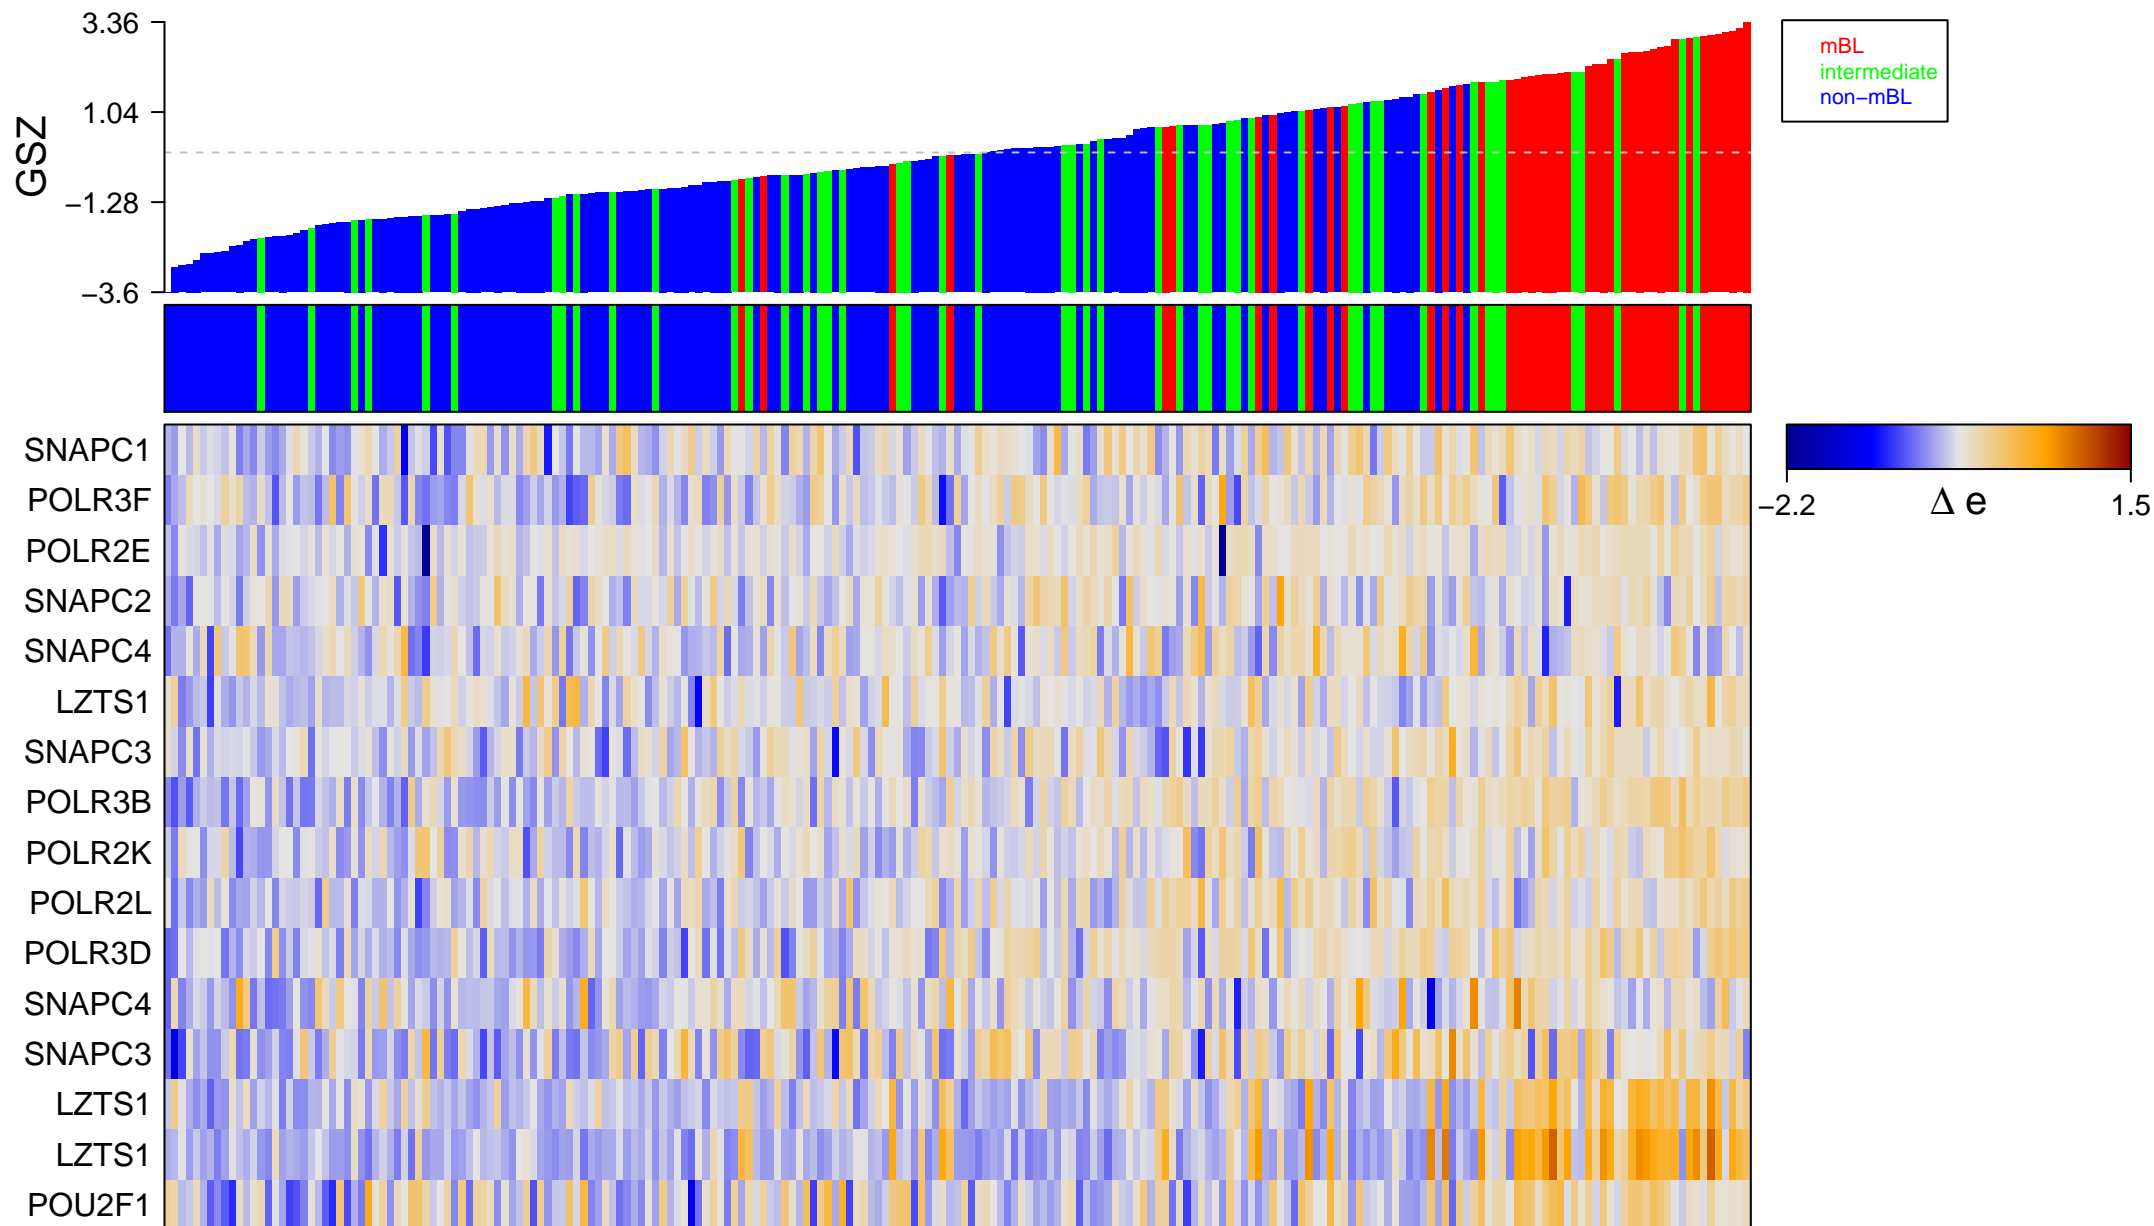

REACTOME_RNA_POL_III_TRANSCRIPTION_INITIATION_FROM_TYPE_3_PROMOTER

OME_RNA_POL_III_TRANSCRIPTION_INITIATION_FROM_TYPE_3_PROMOTER

■ on
■ -
□ off

REACTOME_RNA_POL_III_TRANSCRIPTION_INITIATION_FROM_TYPE_3_PROMOTER