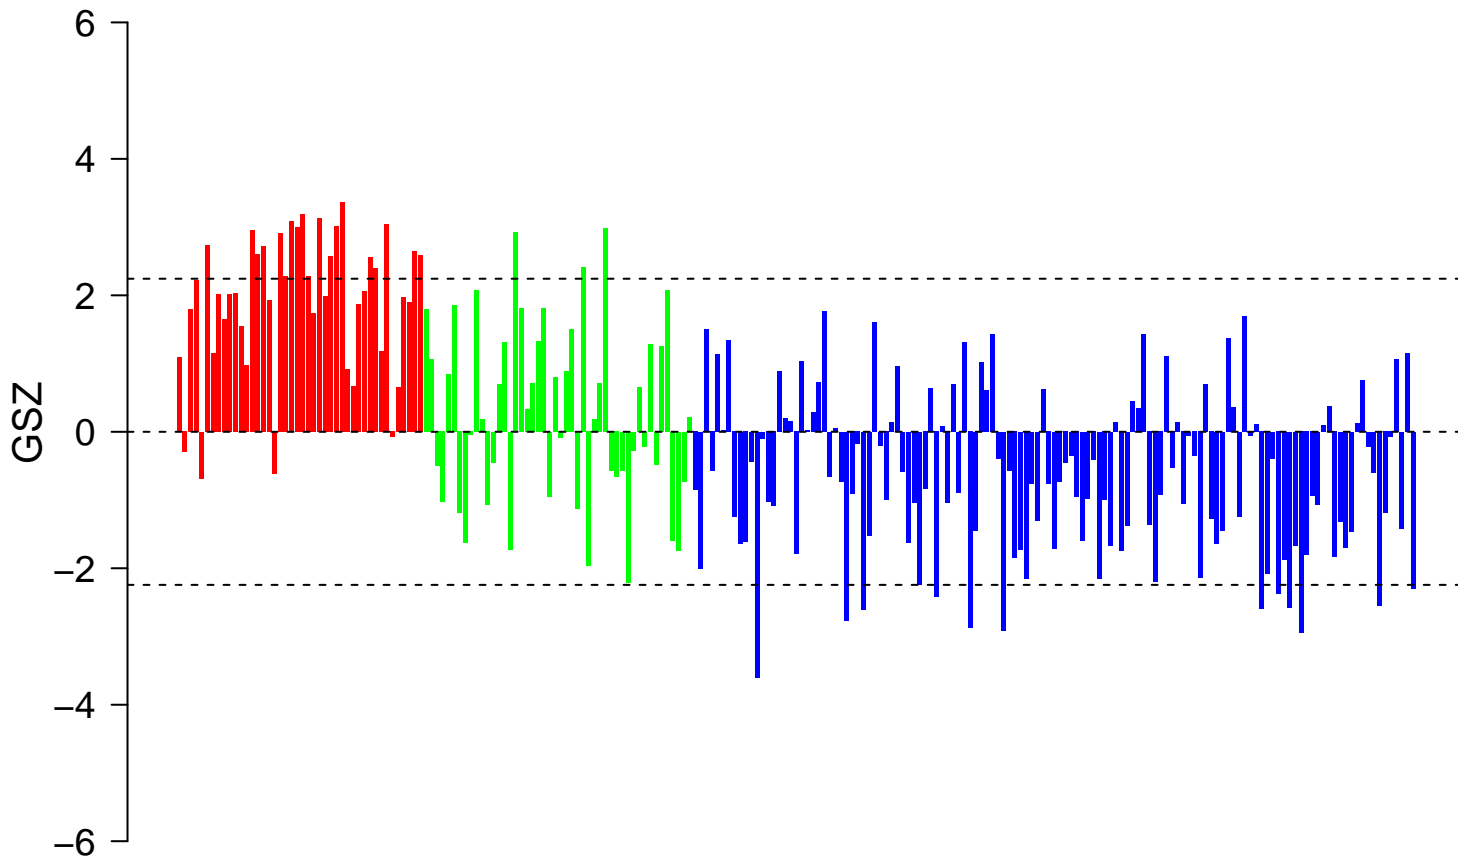

REACTOME_RNA_POL_III_TRANSCRIPTION_INITIATION_FROM_TYPE_3_PROMOTER

OME_RNA_POL_III_TRANSCRIPTION_INITIATION_FROM_TYPE_3_PROMOTER

■ on
■ -
□ off

REACTOME_RNA_POL_III_TRANSCRIPTION_INITIATION_FROM_TYPE_3_PROMOTER